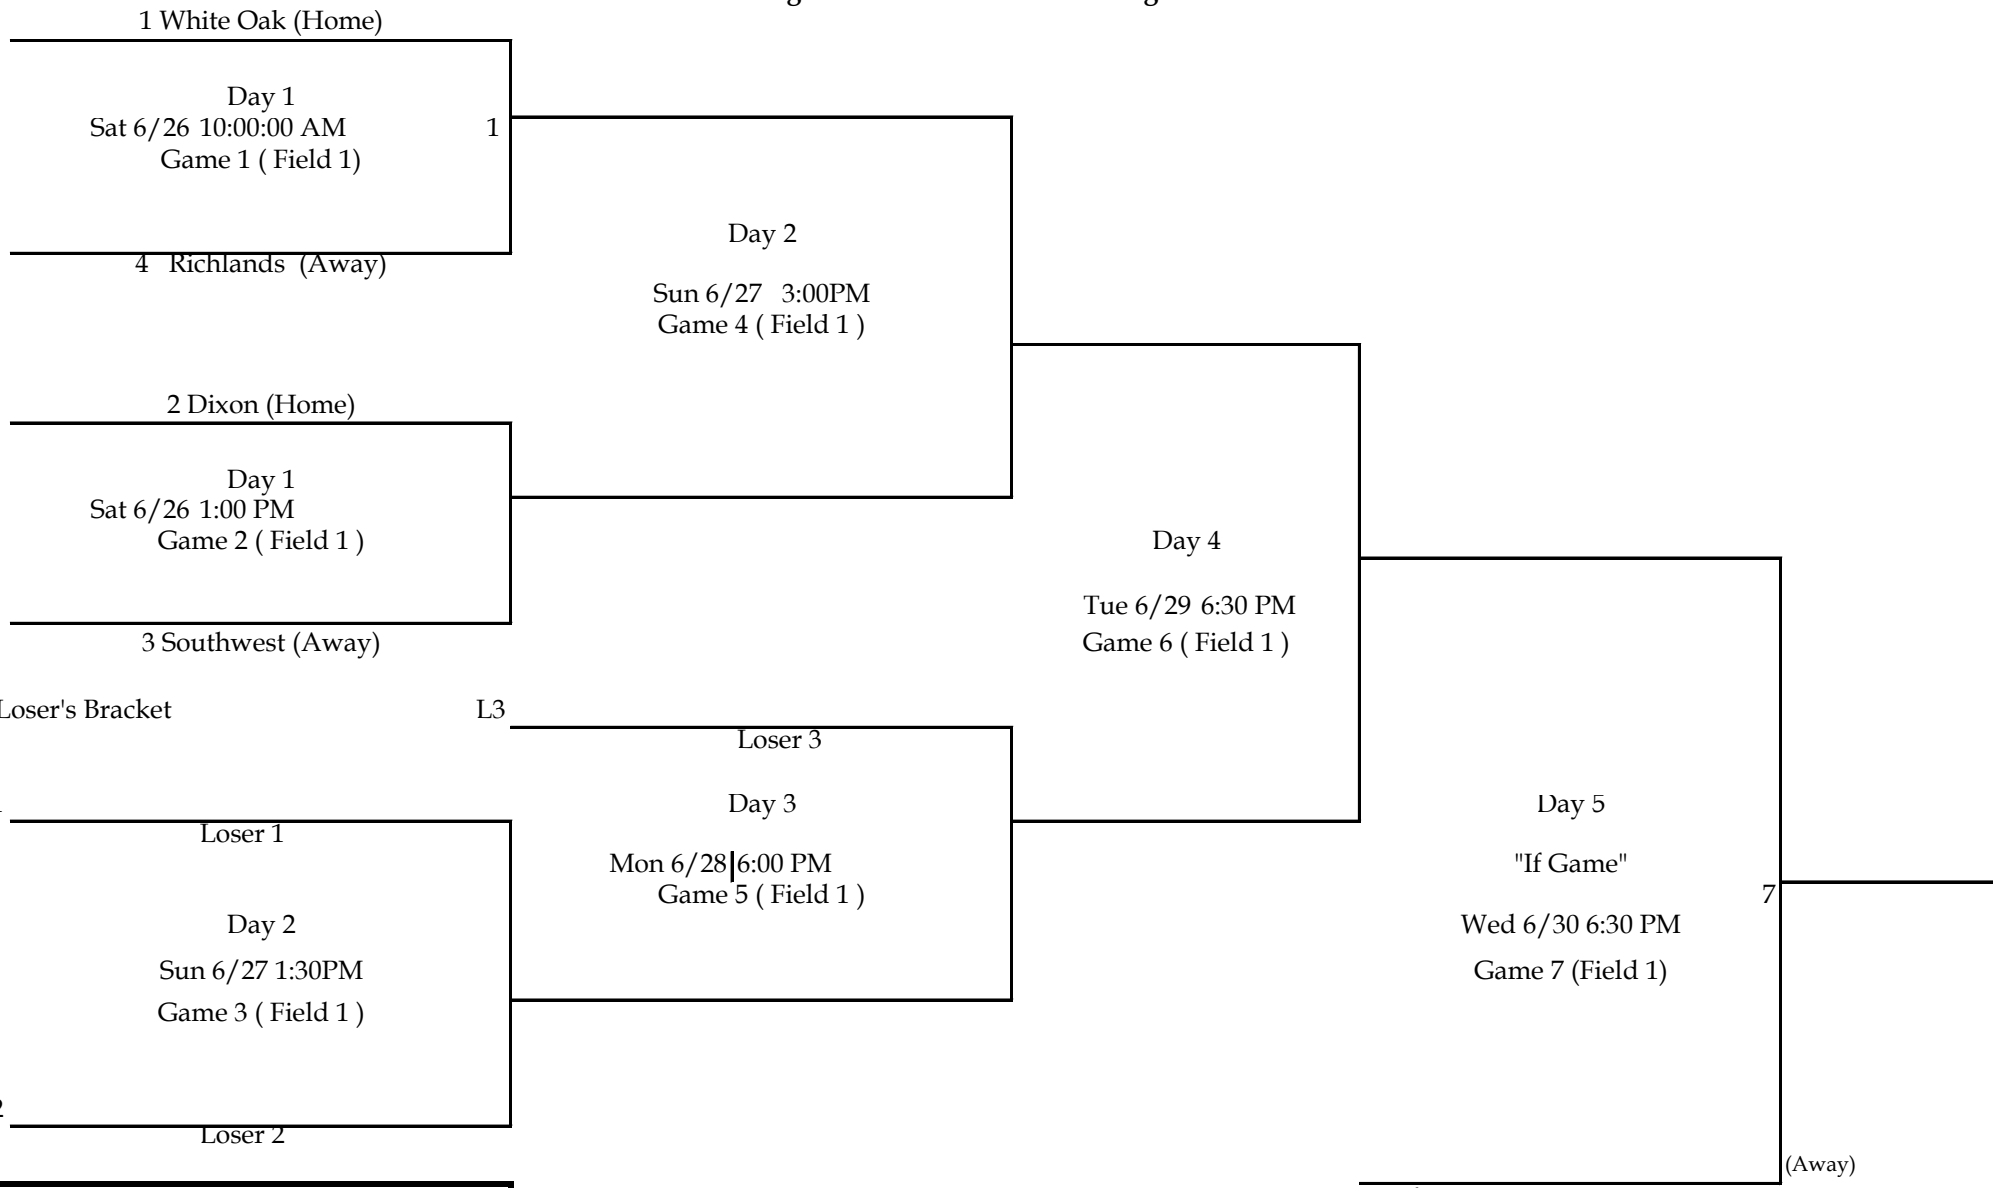

Onslow County Tournament

10U Baseball - RSP (Steed Park) Field 1

* High Seed is Home Team in all games.

Winner's Bracket

Park Address: 278 Francktown Rd,
Richlands, NC 28574
Gate fee: Ages 12 and older \$7. 00
12 and under are Free