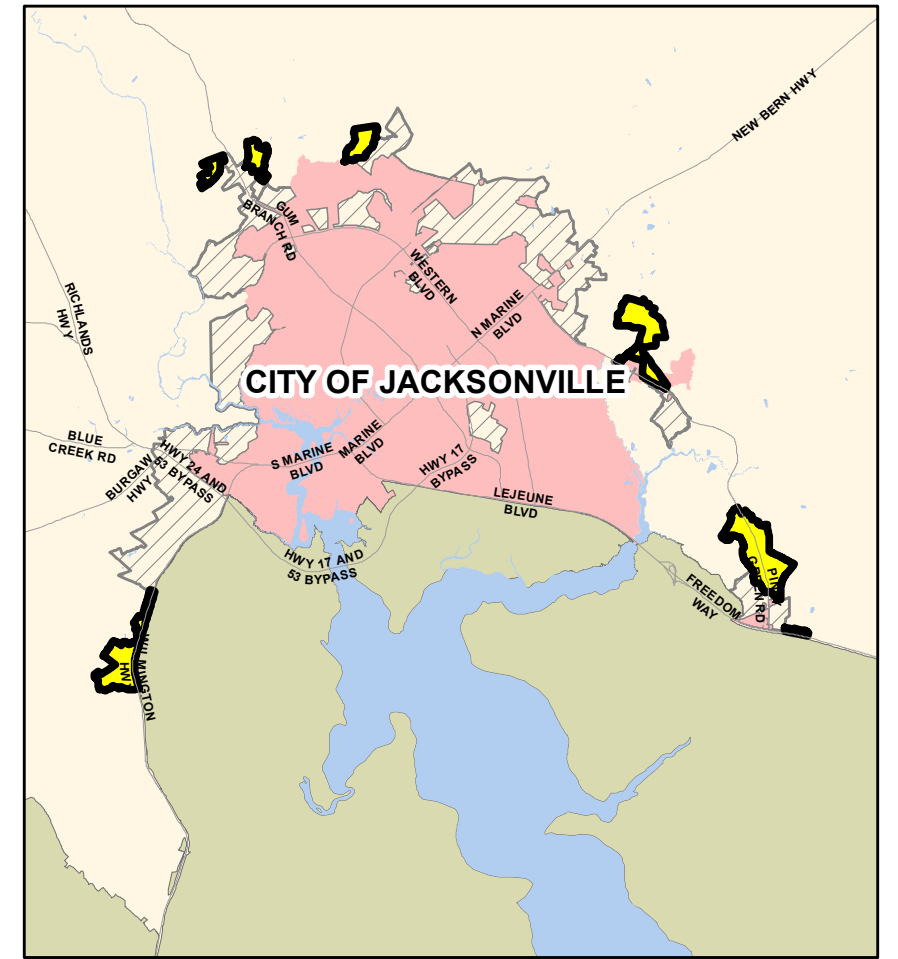

2020 JACKSONVILLE ETJ REDUCTION

N

1 in = 2,234.06 feet

Legend	
	MAJOR ROADS
	Street Centerlines
	ETJ Reduction Area
	JACKSONVILLE CITY LIMIT
	CAMP LEJEUNE

Date printed: 4/23/2020

This map is intended for reference only.
All dimensions are approximate.
As per NCGS 132-10, this map is not to be
resold or otherwise used for commercial
purposes.